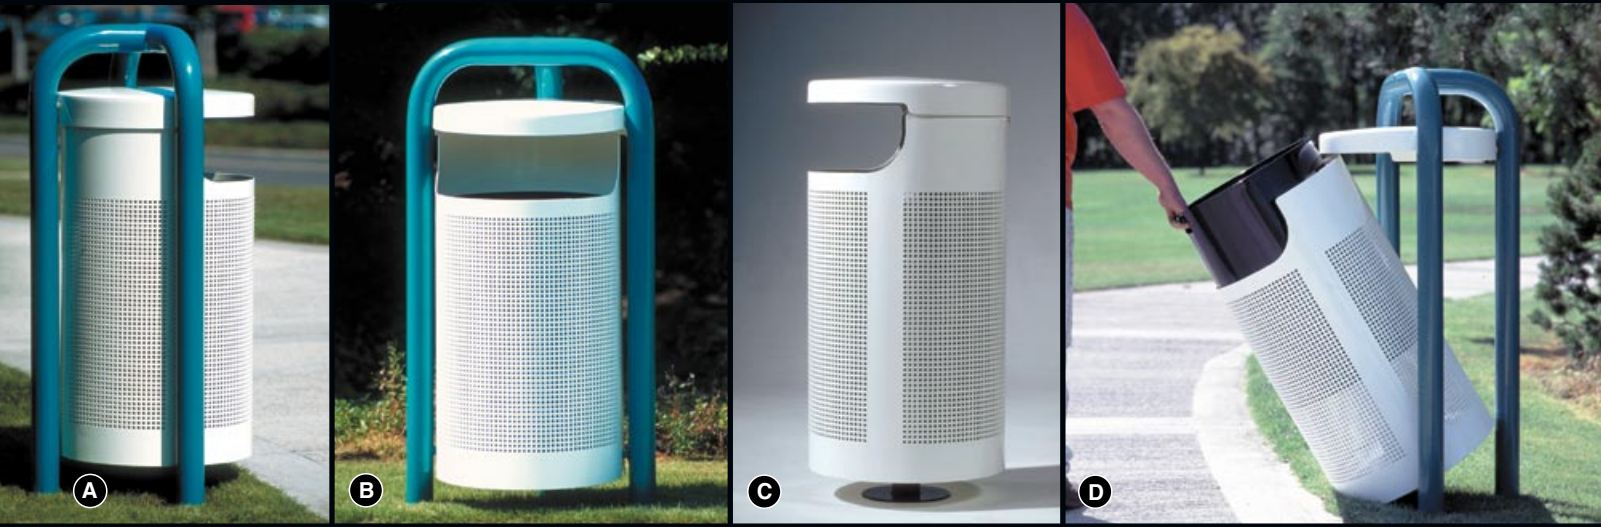

TimberForm Palomar	Model	Length	Width	Height	Mounting Options
Tilt-Out Litter Container	2651	2' 0" [610mm]	2' 3" [685mm]	4' 4" [1320mm]	-E or -P

Material: Powder-coated steel with perforated steel surround.

Options: Mounting method and frame and container color.

Suggestions: See complementary ash receptacle 2616 (see page 61).

Notes: Includes 23-gallon plastic liner.